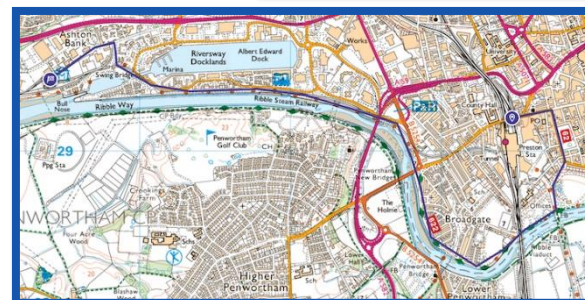

## Example of Ordnance Survey Key

ROADS AND PATHS	Not necessarily rights of way	Selected Tourist and Leisure Information
	Service area	
	Junction number	
	Motorway	
	Dual carriageway	
	Main road	
	Secondary road	
	Narrow road with passing places	
	Road under construction	
	Road generally more than 4m wide	
	Road generally less than 4m wide	
	Other road, drive or track, fenced and unfenced	
	Gradient: steeper than 20% (1 in 5); 14% (1 in 7) to 20% (1 in 5)	
	Ferry; Ferry P - passenger only	
	Path	
		<b>RENSEIGNEMENTS TOURISME ET LOISIRS SÉLECTIONNÉS</b>
	Parking / Park & Ride, all year/seasonal Parking / Parking et navette, couvert toute l'année/en saison Park&Ride / Park & Ride, garez/jour/saisonn	
	Information centre, all year/seasonal Office de tourisme, couvert toute l'année/en saison Informationsbüro, ganz/jährig/saisonn	
	Visitor centre Centre pour visiteurs Besucherzentrum	
	Forestry Commission visitor centre Commission Forestière: Centre de visiteurs Staatsforst Besucherzentrum	
	Public convenience Toilettes Öffentliche Toilette	
	Telephone, public/roadside assistance/emergency Téléphone, public/borne d'appel d'urgence/urgence Telefon, öffentl./Notruf/Notruf	
	Camp site (caravan site) Terrain de camping/Terrain pour caravanes Campingplatz/Wohnwagenplatz	

## Key Vocabulary

<b>Settlement</b>	A place where people live.
<b>Land use</b>	The purpose of a particular area of land
<b>Trade</b>	The action of buying and selling goods.
<b>Grid Reference</b>	A number given to a particular square on a map.
<b>Aerial Map</b>	A photographic view of a place taken from above.
<b>Ordnance Survey</b>	A national mapping agency for Great Britain.

## Aerial map of Preston